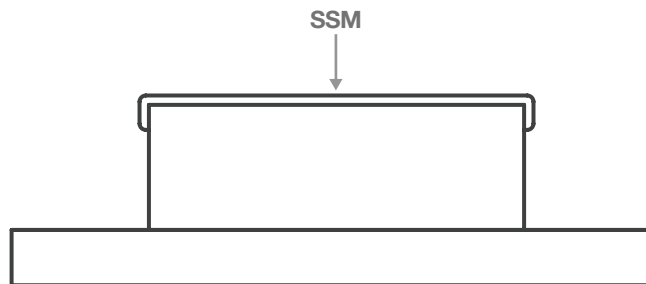

Weather resistant

Stainless steel